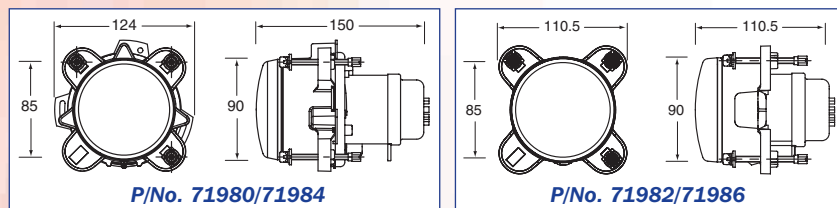

P/No. 71982/71986

90mm HEADLAMP ASSEMBLIES

Stylish High & Low Beam Headlamp Assemblies

These stylish new headlamp assemblies from Narva are available in both high and low beam options and are ideal for OE fitment to modern styled trucks and buses.

Featuring die-cast aluminium housings with easy beam adjustment and rear sealing rubber caps, the lamps boast free-form reflector technology mated to a glass lens for optimum light performance.

Each lamp is available in 12V or 24V and comes fitted with quality halogen globes. The high beam lamp incorporates a wedge base park globe and the low beam unit features a stylish yet functional projector lens with precise beam control.

P/No. 71980/71984