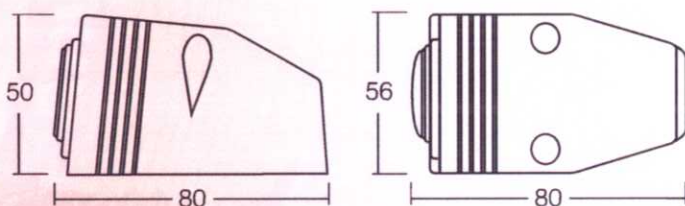

NARVA® NEW PRODUCT RELEASE

August 2009

SURFACE MOUNT ACCESSORY SOCKET

Smart and compact surface mountable cigarette lighter accessory socket ideal for caravans and R.V.s

Suitable for modern caravans and recreational vehicles, the 81025W makes installing an accessory socket a breeze.

With many caravan manufacturers opting for thinner wall materials and plastic mouldings, a surface mounted socket is much more convenient as opposed to traditional sockets that require deeper cavities for installation and wiring. The socket accepts all types of cigarette lighter plugs used for all manner of accessories.

Featuring a styled white plastic housing, the 81025W can be mounted internally or externally as required and includes a dustproof rubber cover.

Description:

12V Surface Mount Accessory Socket (White)

P/No: **81025W**

Barcode: 9314464810251

Availability: Ex-stock

Carton Qty: 1 (retail/trade bag)
50 (inner carton)
100 (outer carton)

Distributed by
Brown & Watson International Pty. Ltd.
Knoxfield, Victoria 3180 Australia