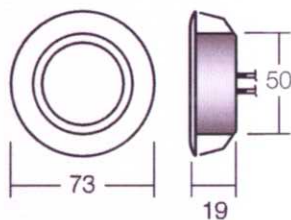

Available in both 10W and 20W, the lights are flush mounted, pre-wired and include linear spring clips for quick and secure snap-in fitment. The lens is removable allowing easy globe replacement.

Distributed by
Brown & Watson International Pty. Ltd.
Knoxfield, Victoria 3180 Australia

Description:

50mm Halogen Down Light

	12V 10 Watt Box (1)	Blister (1)
P/No:	87658S	87658SBL
Barcode:	9314464876585	9314464276583
Availability:	Ex-stock	Ex-stock

	12V 20 Watt Box (1)	Blister (1)
P/No:	87660S	87660SBL
Barcode:	9314464876608	9314464276606
Availability:	Ex-stock	Ex-stock

Replacement Globes:

10W- use P/No. 68613
20W- use P/No. 68621